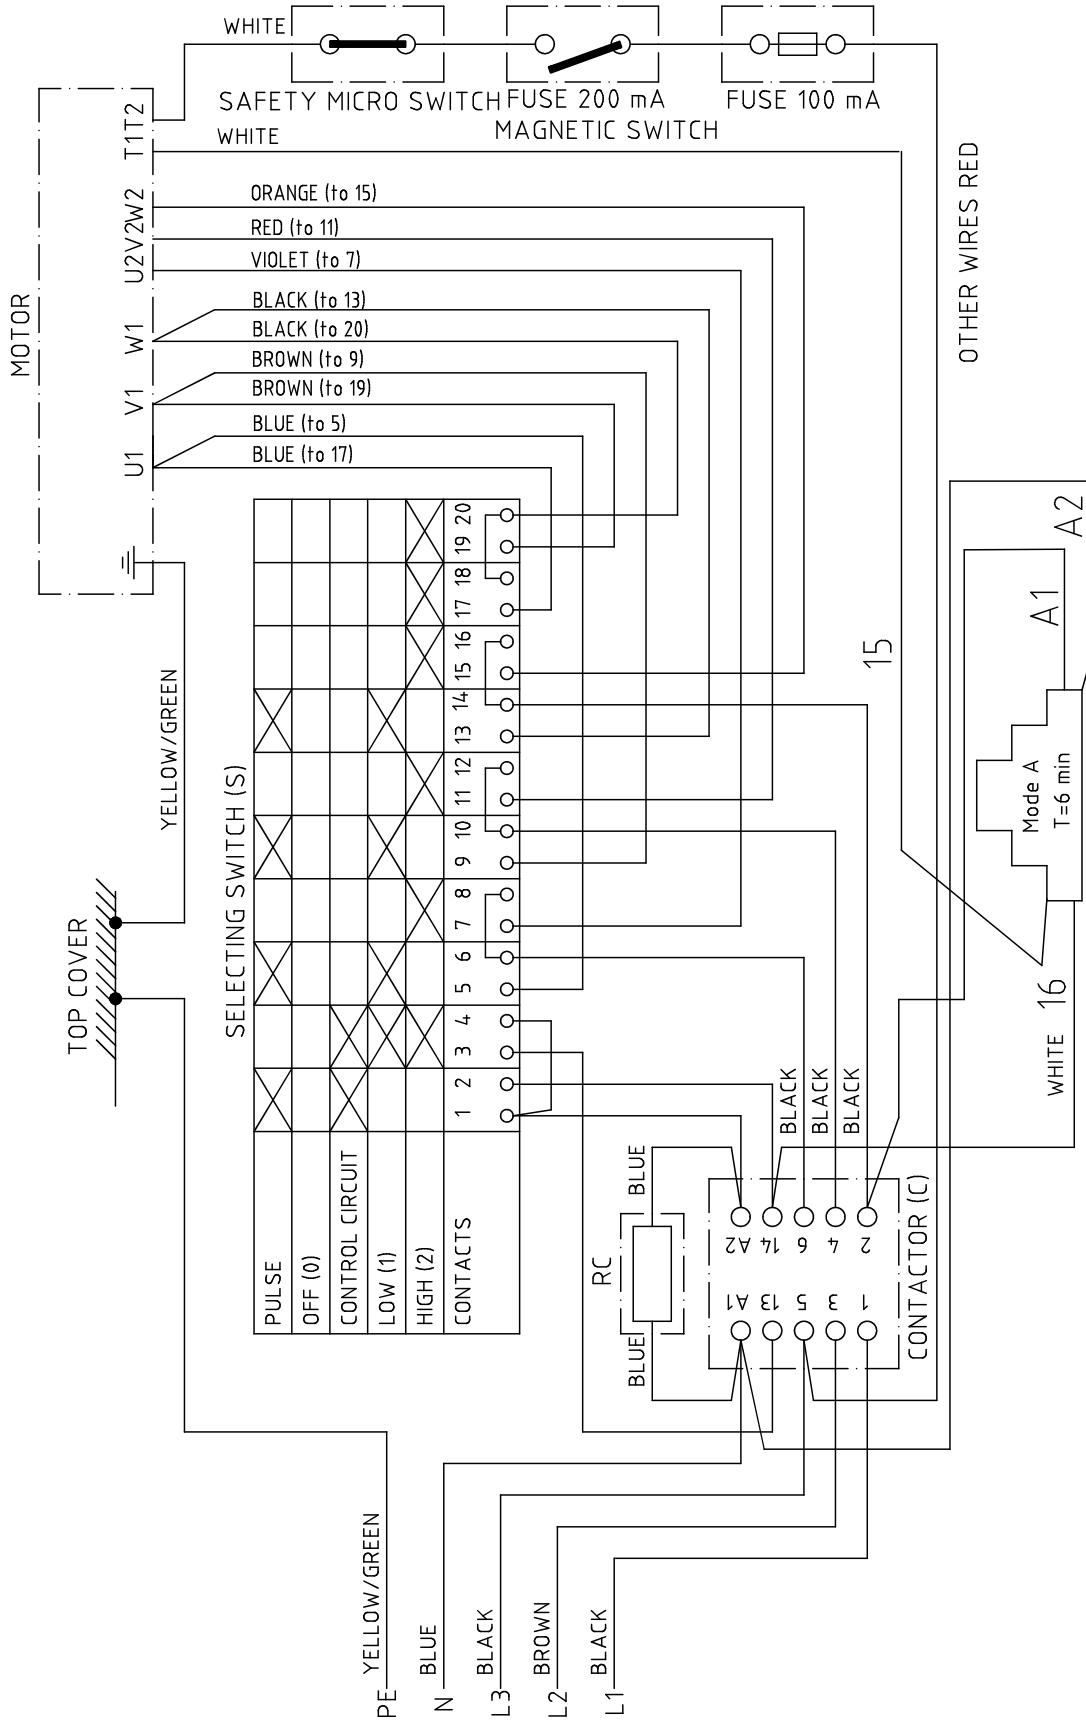

# VCM-42, VCB-62, 208-440V 3 50/60HZ WITHOUT NEUTRAL WIRE FOR LEROY SOMER MOTORS

# VCM-42, VCB-62 380-440V 3 50/60HZ WITH NEUTRAL WIRE FOR LEROY SOMER MOTORS

**HALLDE**

VCM-42, VCB-62  
380-440 3 50/60 W. NEUTRAL WIRE

Appr. JSt

Date 20100205

Drawing no.

21015C