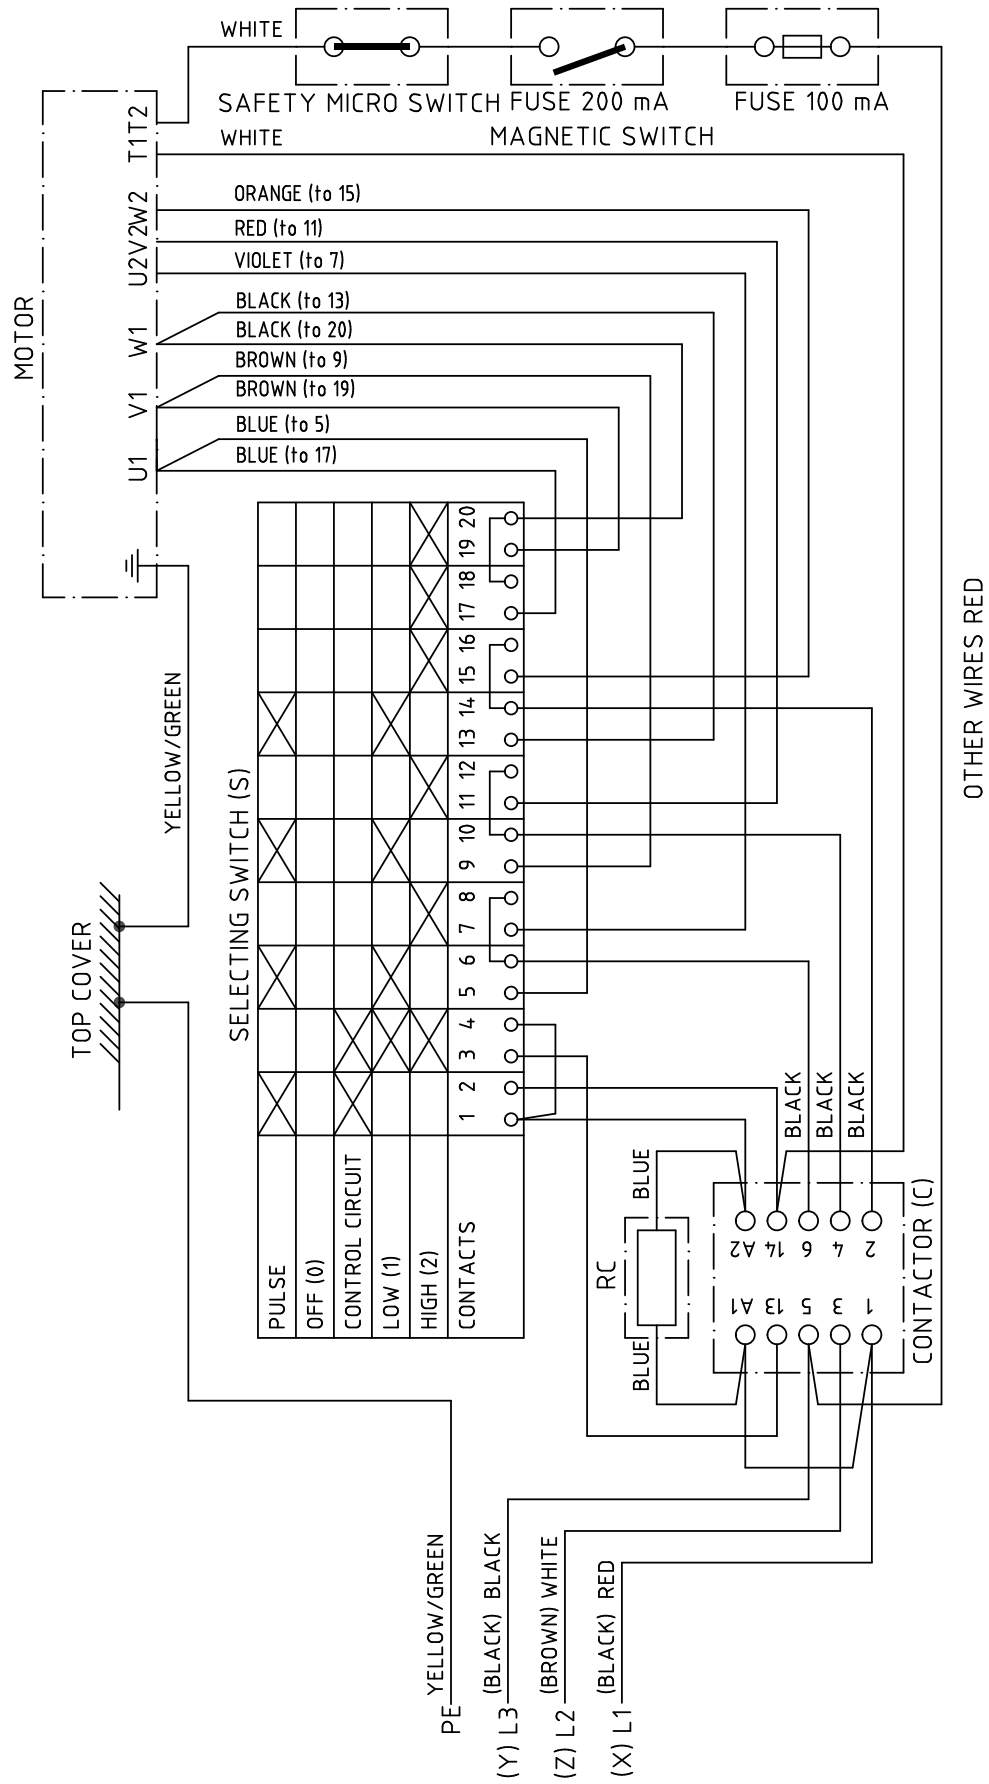

# VCM-42, VCB-62, 208-440V 3 50/60HZ WITHOUT NEUTRAL WIRE FOR LEROY SOMER MOTORS

# VCM-42, VCB-62 380-440V 3 50/60HZ WITH NEUTRAL WIRE FOR LEROY SOMER MOTORS

**HALLDE**

VCM-42, VCB-62  
380-440 3 50/60 W. NEUTRAL WIRE

Appr. JSt

Date 20100205

Drawing no.

21015C